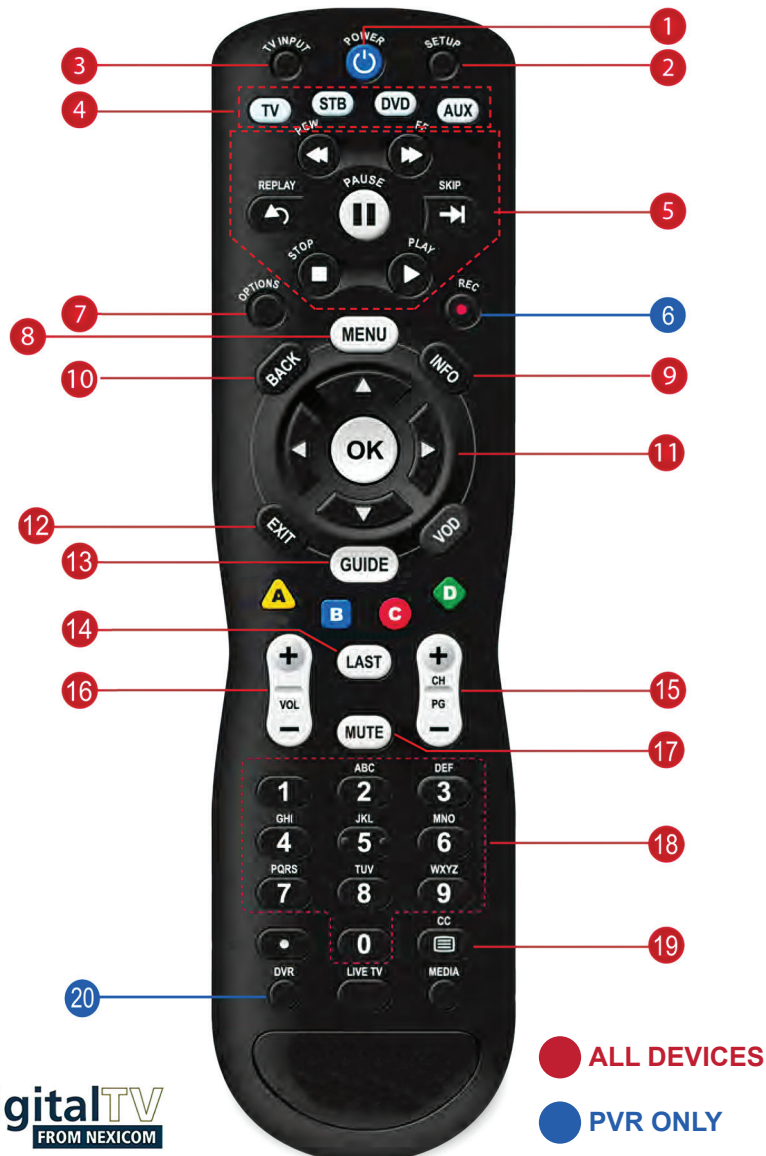

# UNIVERSAL REMOTE CONTROL OVERVIEW

Select the device you want to operate by using the **DEVICE CONTROL** button.

**TV + POWER** will turn on/off the television set only.  
**STB + POWER** will turn on/off the STB (cable box) only.

## 1 POWER

Switches the power on/off for the currently selected device Switches STB to power on or standby mode

## 2 SET UP

Set up remote for TV

## 3 TV INPUT

Changes the current A/V input of the selected device programmed (i.e.TV or AUX)